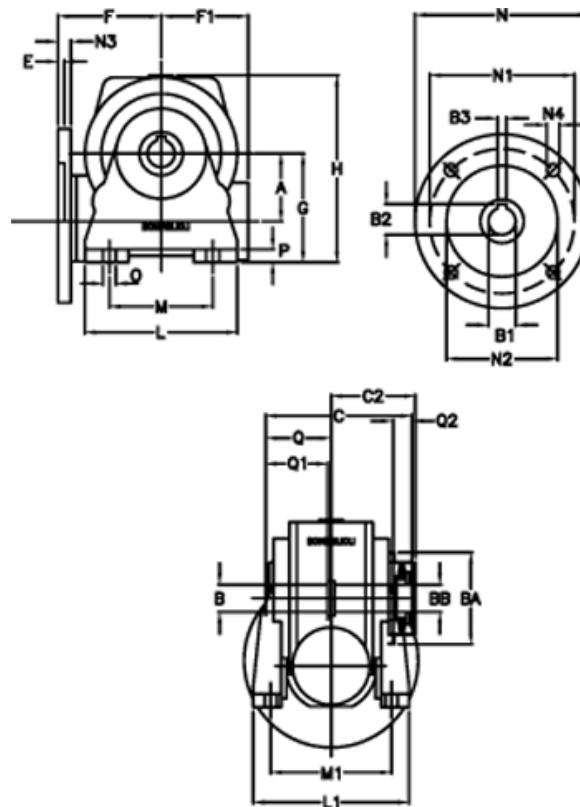

Data Sheet

Article number: 390204901413216

Description: Worm Gear with Torque Limiter
VF 49-L1-N-14 P80B5

Measures

a = 49.50	C2 = 63,5	L1 = 124	O = 8.5
B = 25	Description = VF 49N-xx-80B14	m = 63	P = 12
B1 E7 = 19	E = 3.0	M1 = 98.5	Q = 51.0
B2 = 21.8	F = 70	N = 120	Q1 = 41
B3 H9 = 6	F1 = 63	N1 = 100	Q2 = 15
BA = 63	g = 82	N2 = 80	
BB H7 = 14	H = 138.0	N3 = 10.0	
C = 105	L = 110	N4 = 7	